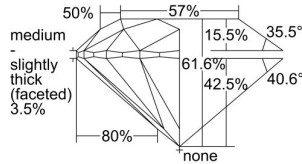

GIA®

FACSIMILE

GIA REPORT

7336933556

Verify this report at GIA.edu

GIA NATURAL DIAMOND DOSSIER®

October 17, 2019
GIA Report Number 7336933556
Shape and Cutting Style ..... Round Brilliant
Measurements ..... 4.47 - 4.49 x 2.76 mm

GRADING RESULTS

Carat Weight ..... 0.34 carat
Color Grade ..... H
Clarity Grade VS1
Cut Grade ..... Excellent

ADDITIONAL GRADING INFORMATION

Polish ..... Excellent
Symmetry ..... Excellent
Fluorescence ..... None
Clarity Characteristics ..... Crystal, Pinpoint
Inscription(s): GIA 7336933556

PROPORTIONS

Profile to actual proportions

GRADING SCALES

GIA COLOR SCALE

COLOURLESS	D
	E
	F
	G
	H
	I
	J
NEAR COLOURLESS	K
	L
Faint	M
	N
	O
	P
	Q
	R
	S
	T
	U
	V
	W
	X
	Y
Light	Z

GIA CLARITY SCALE

FLAWLESS	VERY VERY SLIGHTLY INCLUDED	VS₁	VS₂	VS₁	VS₂	SLIGHTLY INCLUDED	SI₁	SI₂	I₁	I₂	I₃	
												INTERNAL FLAWLESS

GIA CUT SCALE

EXCELLENT
VERY GOOD
GOOD
FAIR
POOR