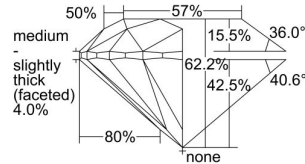

GIA®

FACSIMILE

GIA REPORT 7336926845

Verify this report at GIA.edu

GIA NATURAL DIAMOND DOSSIER®

October 16, 2019
GIA Report Number 7336926845
Shape and Cutting Style ..... Round Brilliant
Measurements ..... 5.28 - 5.32 x 3.30 mm

GRADING RESULTS

Carat Weight ..... 0.58 carat
Color Grade ..... F
Clarity Grade VS1
Cut Grade ..... Excellent

ADDITIONAL GRADING INFORMATION

Polish ..... Excellent
Symmetry ..... Excellent
Fluorescence ..... Faint
Clarity Characteristics..... Crystal, Needle, Pinpoint
Inscription(s): GIA 7336926845

PROPORTIONS

Profile to actual proportions

GRADING SCALES

GIA COLOR SCALE

COLORLESS	D
	E
	F
	G
	H
	I
	J
NEAR COLORLESS	K
	L
Faint	M
	N
	O
	P
Very Light	Q
	R
	S
	T
	U
	V
Light	W
	X
	Y
	Z

GIA CLARITY SCALE

FLAWLESS	VERY VERY SLIGHTLY INCLUDED	VS₁	VS₂	VS₁	VS₂	SLIGHTLY INCLUDED	SI₁	SI₂	I₁	I₂	I₃	
												VERY SLIGHTLY INCLUDED
INTERNALLY FLAWLESS												

GIA CUT SCALE

EXCELLENT
VERY GOOD
GOOD
FAIR
POOR