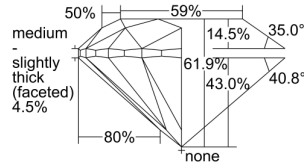

GIA®

FACSIMILE

GIA REPORT 7336922553

Verify this report at GIA.edu

GIA NATURAL DIAMOND DOSSIER®

October 17, 2019
GIA Report Number 7336922553
Shape and Cutting Style ..... Round Brilliant
Measurements ..... 4.24 - 4.27 x 2.64 mm

GRADING RESULTS

Carat Weight ..... 0.30 carat
Color Grade ..... E
Clarity Grade VS1
Cut Grade ..... Excellent

ADDITIONAL GRADING INFORMATION

Polish ..... Excellent
Symmetry ..... Very Good
Fluorescence ..... Faint
Clarity Characteristics..... Crystal, Feather, Pinpoint, Cloud
Inscription(s): GIA 7336922553

PROPORTIONS

Profile to actual proportions

GRADING SCALES

GIA COLOR SCALE	GIA CLARITY SCALE	GIA CUT SCALE	
D	FLAWLESS	EXCELLENT	
E	INTERNALLY FLAWLESS		
F		VVS₁	VERY GOOD
G	VVS₂		
H	VS₁	GOOD	
I	VS₂		
J	SI₁	FAIR	
K	SI₂		
L	I₁	POOR	
M	I₂		
N	I₃		
O			
P			
Q			
R			
S			
T			
U			
V			
W			
X			
Y			
Z