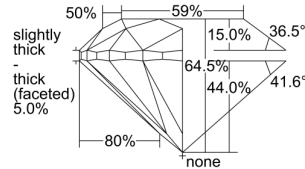

GIA®

FACSIMILE

GIA REPORT

7336914568

Verify this report at GIA.edu

GIA NATURAL DIAMOND DOSSIER®

October 16, 2019
GIA Report Number 7336914568
Shape and Cutting Style ..... Round Brilliant
Measurements ..... 4.59 - 4.62 x 2.97 mm

GRADING RESULTS

Carat Weight ..... 0.40 carat
Color Grade ..... E
Clarity Grade VS1
Cut Grade ..... Very Good

ADDITIONAL GRADING INFORMATION

Polish ..... Excellent
Symmetry ..... Excellent
Fluorescence ..... Faint
Clarity Characteristics ..... Feather, Pinpoint, Cloud
Inscription(s): GIA 7336914568

PROPORTIONS

Profile to actual proportions

GRADING SCALES

GIA COLOR SCALE	GIA CLARITY SCALE	GIA CUT SCALE	
D	FLAWLESS	EXCELLENT	
E	INTERNALLY FLAWLESS		
F		VVS₁	VERY GOOD
G	VVS₂		
H	VS₁	GOOD	
I	VS₂		
J	SI₁	FAIR	
K	SI₂		
L	I₁	POOR	
M	I₂		
N	I₃		
O			
P			
Q			
R			
S			
T			
U			
V			
W			
X			
Y			
Z