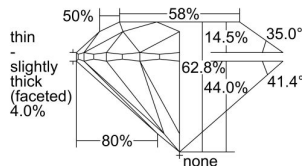

GIA®

FACSIMILE

GIA REPORT 7336878410

Verify this report at GIA.edu

GIA NATURAL DIAMOND DOSSIER®

October 14, 2019
GIA Report Number 7336878410
Shape and Cutting Style ..... Round Brilliant
Measurements ..... 4.67 - 4.69 x 2.94 mm

GRADING RESULTS

Carat Weight ..... 0.40 carat
Color Grade ..... F
Clarity Grade VS2
Cut Grade ..... Excellent

ADDITIONAL GRADING INFORMATION

Polish ..... Excellent
Symmetry ..... Excellent
Fluorescence ..... Medium Blue
Clarity Characteristics..... Feather, Cloud
Inscription(s): GIA 7336878410

PROPORTIONS

Profile to actual proportions

GRADING SCALES

GIA COLOR SCALE

COLOREDNESS	D
	E
	F
	G
	H
	I
	J
NEAR COLORLESS	K
	L
Faint	M
	N
	O
	P
Very Light	Q
	R
	S
	T
	U
	V
Light	W
	X
	Y
	Z

GIA CLARITY SCALE

FLAWLESS	INTERNAL FLAWLESS	
		FLAWLESS
VERY VERY SLIGHTLY INCLUDED	VVS₁	
	VVS₂	
VERY SLIGHTLY INCLUDED	VS₁	
	VS₂	
SLIGHTLY INCLUDED	SI₁	
	SI₂	
INCLUDED	I₁	
	I₂	
	I₃	

GIA CUT SCALE

EXCELLENT
VERY GOOD
GOOD
FAIR
POOR