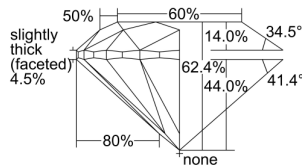

GIA®

FACSIMILE

GIA REPORT

7336875558

Verify this report at GIA.edu

GIA NATURAL DIAMOND DOSSIER®

October 11, 2019
GIA Report Number 7336875558
Shape and Cutting Style ..... Round Brilliant
Measurements ..... 4.67 - 4.69 x 2.92 mm

GRADING RESULTS

Carat Weight ..... 0.40 carat
Color Grade ..... F
Clarity Grade VS2
Cut Grade ..... Excellent

ADDITIONAL GRADING INFORMATION

Polish ..... Excellent
Symmetry ..... Excellent
Fluorescence ..... Faint
Clarity Characteristics ..... Cloud, Crystal
Inscription(s): GIA 7336875558

PROPORTIONS

Profile to actual proportions