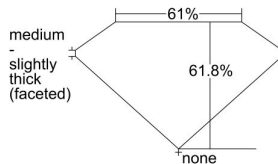

GIA®

FACSIMILE

GIA REPORT

7336638428

Verify this report at GIA.edu

GIA NATURAL DIAMOND DOSSIER®

September 06, 2019
GIA Report Number 7336638428
Shape and Cutting Style ..... Oval Brilliant
Measurements ..... 6.97 x 5.19 x 3.21 mm

GRADING RESULTS

Carat Weight ..... 0.70 carat
Color Grade ..... E
Clarity Grade SI1

ADDITIONAL GRADING INFORMATION

Polish ..... Excellent
Symmetry ..... Very Good
Fluorescence ..... None
Clarity Characteristics ..... Feather
Inscription(s): GIA 7336638428

PROPORTIONS

Profile not to actual proportions

GRADING SCALES

GIA COLOR SCALE		GIA CLARITY SCALE			
COLORLESS	D	VERY VERY SLIGHTLY INCLUDED	FLAWLESS		
	E		INTERNALLY FLAWLESS		
	F	VERY SLIGHTLY INCLUDED	VVS₁		
	G		VVS₂		
	H		VS₁		
	NEAR COLORLESS	I	SLIGHTLY INCLUDED	VS₂	
		J		SI₁	
		FAINT	K	INCLUDED	SI₂
			L		I₁
			M		I₂
VERT LIGHT	N	INCLUDED	I₃		
	O				
	P				
	Q				
	R				
LIGHT	S				
	T				
	U				
	V				
	W				
	Z