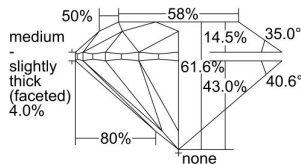

GIA®

FACSIMILE

GIA REPORT 7336372524

Verify this report at GIA.edu

GIA NATURAL DIAMOND DOSSIER®

July 26, 2019
GIA Report Number 7336372524
Shape and Cutting Style ..... Round Brilliant
Measurements ..... 4.35 - 4.38 x 2.69 mm

GRADING RESULTS

Carat Weight ..... 0.32 carat
Color Grade ..... E
Clarity Grade VS1
Cut Grade ..... Excellent

ADDITIONAL GRADING INFORMATION

Polish ..... Excellent
Symmetry ..... Excellent
Fluorescence ..... None
Clarity Characteristics..... Feather, Cloud, Needle, Pinpoint
Inscription(s): GIA 7336372524

PROPORTIONS

Profile to actual proportions

GRADING SCALES

GIA COLOR SCALE	GIA CLARITY SCALE	GIA CUT SCALE	
D	FLAWLESS	EXCELLENT	
E	INTERNALLY FLAWLESS		
F		VVS₁	VERY GOOD
G	VVS₂		
H	VS₁	GOOD	
I	VS₂		
J	SI₁	FAIR	
K	SI₂		
L	I₁	POOR	
M	I₂		
N	I₃		
O			
P			
Q			
R			
S			
T			
U			
V			
W			
X			
Y			
Z