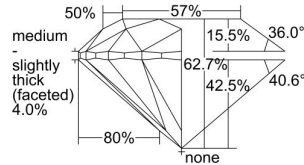

GIA®

FACSIMILE

GIA REPORT 7333932241

Verify this report at GIA.edu

GIA NATURAL DIAMOND DOSSIER®

October 17, 2019
GIA Report Number 7333932241
Shape and Cutting Style ..... Round Brilliant
Measurements ..... 4.41 - 4.44 x 2.78 mm

GRADING RESULTS

Carat Weight ..... 0.34 carat
Color Grade ..... H
Clarity Grade VS1
Cut Grade ..... Excellent

ADDITIONAL GRADING INFORMATION

Polish ..... Excellent
Symmetry ..... Excellent
Fluorescence ..... None
Clarity Characteristics ..... Crystal, Pinpoint
Inscription(s): GIA 7333932241

PROPORTIONS

Profile to actual proportions