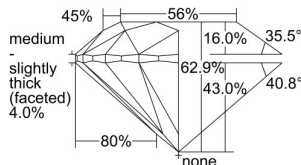

GIA®

FACSIMILE

GIA REPORT

7333925634

Verify this report at GIA.edu

GIA NATURAL DIAMOND DOSSIER®

October 17, 2019
GIA Report Number 7333925634
Shape and Cutting Style ..... Round Brilliant
Measurements ..... 4.24 - 4.28 x 2.68 mm

GRADING RESULTS

Carat Weight ..... 0.30 carat
Color Grade ..... E
Clarity Grade VS1
Cut Grade ..... Excellent

ADDITIONAL GRADING INFORMATION

Polish ..... Excellent
Symmetry ..... Very Good
Fluorescence ..... None
Clarity Characteristics..... Feather, Pinpoint, Needle, Indented
Natural

Inscription(s): GIA 7333925634

PROPORTIONS

Profile to actual proportions

GRADING SCALES

GIA COLOR SCALE

COLORED	D
	E
	F
	G
	H
	I
	J
NEAR COLORLESS	K
	L
Faint	M
	N
	O
	P
	Q
	R
	S
	T
	U
	V
	W
	X
	Y
Light	Z

GIA CLARITY SCALE

FLAWLESS	VERY VERY SLIGHTLY INCLUDED	VS₁	VS₂	VS₁	VS₂	SLIGHTLY INCLUDED	SI₁	SI₂	I₁	I₂	I₃	
												VERY SLIGHTLY INCLUDED
INTERNALLY FLAWLESS												

GIA CUT SCALE

EXCELLENT
VERY GOOD
GOOD
FAIR
POOR