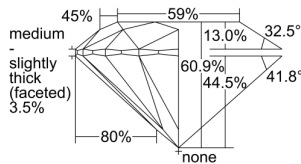

GIA®

FACSIMILE

GIA REPORT 7333383447

Verify this report at GIA.edu

GIA NATURAL DIAMOND DOSSIER®

July 31, 2019
GIA Report Number 7333383447
Shape and Cutting Style ..... Round Brilliant
Measurements ..... 4.96 - 4.98 x 3.02 mm

GRADING RESULTS

Carat Weight ..... 0.45 carat
Color Grade ..... E
Clarity Grade VS1
Cut Grade ..... Excellent

ADDITIONAL GRADING INFORMATION

Polish ..... Excellent
Symmetry ..... Excellent
Fluorescence ..... Faint
Clarity Characteristics..... Crystal, Needle, Cloud
Inscription(s): GIA 7333383447

PROPORTIONS

Profile to actual proportions

GRADING SCALES

GIA COLOR SCALE	GIA CLARITY SCALE	GIA CUT SCALE	
D	FLAWLESS	EXCELLENT	
E	INTERNALLY FLAWLESS		
F		VVS₁	VERY GOOD
G	VVS₂		
H	VS₁	GOOD	
I	VS₂		
J	SI₁	FAIR	
K	SI₂		
L	I₁	POOR	
M	I₂		
N	I₃		
O			
P			
Q			
R			
S			
T			
U			
V			
W			
X			
Y			
Z