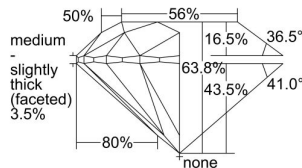

GIA®

FACSIMILE

GIA REPORT

7333358631

Verify this report at GIA.edu

GIA NATURAL DIAMOND DOSSIER®

July 26, 2019
GIA Report Number 7333358631
Shape and Cutting Style ..... Round Brilliant
Measurements ..... 6.08 - 6.13 x 3.89 mm

GRADING RESULTS

Carat Weight ..... 0.90 carat
Color Grade ..... D
Clarity Grade VS1
Cut Grade ..... Excellent

ADDITIONAL GRADING INFORMATION

Polish ..... Excellent
Symmetry ..... Excellent
Fluorescence ..... Medium Blue
Clarity Characteristics ..... Crystal
Inscription(s): GIA 7333358631

PROPORTIONS

Profile to actual proportions