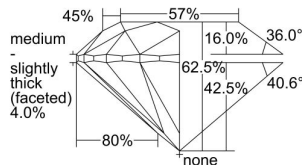

GIA®

FACSIMILE

GIA REPORT

7332948480

Verify this report at GIA.edu

GIA NATURAL DIAMOND DOSSIER®

October 18, 2019
GIA Report Number **7332948480**
Shape and Cutting Style ..... **Round Brilliant**
Measurements ..... **4.24 - 4.27 x 2.66 mm**

GRADING RESULTS

Carat Weight ..... **0.30 carat**
Color Grade ..... **G**
Clarity Grade **VVS2**
Cut Grade ..... **Excellent**

ADDITIONAL GRADING INFORMATION

Polish ..... **Excellent**
Symmetry ..... **Excellent**
Fluorescence ..... **Medium Blue**
Clarity Characteristics..... **Pinpoint, Cloud, Indented Natural**
Inscription(s): **GIA 7332948480**

PROPORTIONS

Profile to actual proportions

GRADING SCALES

GIA COLOR SCALE

COLORLESS	D
	E
	F
	G
	H
	I
	J
NEAR COLORLESS	K
	L
Faint	M
	N
	O
	P
Very Light	Q
	R
	S
	T
	U
	V
	W
	X
	Y
Light	Z

GIA CLARITY SCALE

FLAWLESS	VERY VERY SLIGHTLY INCLUDED	VVS₁	
			VVS₂
INTERNALLY FLAWLESS	VERY SLIGHTLY INCLUDED	VS₁	
		VS₂	
SLIGHTLY INCLUDED	INCLUDED	I₁	
		I₂	
		I₃	

GIA CUT SCALE

EXCELLENT	VERY GOOD	GOOD	FAIR	POOR