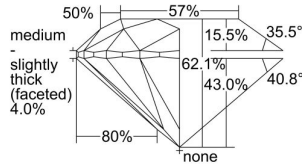

GIA®

FACSIMILE

GIA REPORT

7332938729

Verify this report at GIA.edu

GIA NATURAL DIAMOND DOSSIER®

October 18, 2019
GIA Report Number **7332938729**
Shape and Cutting Style ..... **Round Brilliant**
Measurements ..... **4.49 - 4.52 x 2.80 mm**

GRADING RESULTS

Carat Weight ..... **0.35 carat**
Color Grade ..... **G**
Clarity Grade **VS2**
Cut Grade ..... **Excellent**

ADDITIONAL GRADING INFORMATION

Polish ..... **Excellent**
Symmetry ..... **Excellent**
Fluorescence ..... **None**
Clarity Characteristics..... **Cloud, Crystal**
Inscription(s): GIA 7332938729

PROPORTIONS

Profile to actual proportions

GRADING SCALES

GIA COLOR SCALE

COLORED	D
	E
	F
	G
	H
	I
	J
NEAR COLORLESS	K
	L
	M
	N
	O
	P
	Q
	R
	S
	T
	U
	V
	W
	X
	Y
	Z

GIA CLARITY SCALE

VERY VERY SLIGHTLY INCLUDED	FLAWLESS
	INTERNALLY FLAWLESS
VERY SLIGHTLY INCLUDED	VVS₁
	VVS₂
SLIGHTLY INCLUDED	VS₁
	VS₂
INCLUDED	SI₁
	SI₂
	I₁
	I₂
	I₃

GIA CUT SCALE

EXCELLENT
VERY GOOD
GOOD
FAIR
POOR