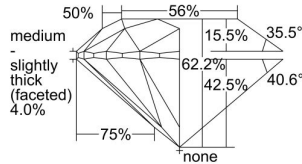

GIA®

FACSIMILE

GIA REPORT

7332928712

Verify this report at GIA.edu

GIA NATURAL DIAMOND DOSSIER®

October 18, 2019
GIA Report Number 7332928712
Shape and Cutting Style ..... Round Brilliant
Measurements ..... 5.70 - 5.73 x 3.55 mm

GRADING RESULTS

Carat Weight ..... 0.72 carat
Color Grade ..... D
Clarity Grade VS1
Cut Grade ..... Excellent

ADDITIONAL GRADING INFORMATION

Polish ..... Excellent
Symmetry ..... Excellent
Fluorescence ..... Strong Blue
Clarity Characteristics..... Crystal, Needle, Pinpoint
Inscription(s): GIA 7332928712

PROPORTIONS

Profile to actual proportions

GRADING SCALES

GIA COLOR SCALE

COLORLESS	D
	E
	F
	G
	H
	I
	J
NEAR COLORLESS	K
	L
Faint	M
	N
	O
	P
Very Light	Q
	R
	S
	T
	U
	V
	W
	X
	Y
Light	Z

GIA CLARITY SCALE

FLAWLESS	VERY VERY SLIGHTLY INCLUDED	VS₁	VS₂	VS₁	VS₂	SL₁	SL₂	I₁	I₂	I₃		
											FLAWLESS	INTERNALLY FLAWLESS

GIA CUT SCALE

EXCELLENT
VERY GOOD
GOOD
FAIR
POOR