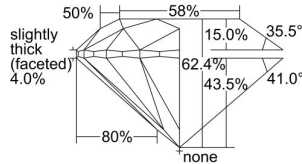

GIA®

FACSIMILE

GIA REPORT

7331932325

Verify this report at GIA.edu

GIA NATURAL DIAMOND DOSSIER®

October 17, 2019
GIA Report Number 7331932325
Shape and Cutting Style ..... Round Brilliant
Measurements ..... 4.75 - 4.79 x 2.98 mm

GRADING RESULTS

Carat Weight ..... 0.42 carat
Color Grade ..... H
Clarity Grade VS1
Cut Grade ..... Excellent

ADDITIONAL GRADING INFORMATION

Polish ..... Excellent
Symmetry ..... Excellent
Fluorescence ..... Faint
Clarity Characteristics..... Crystal, Needle, Pinpoint
Inscription(s): GIA 7331932325

PROPORTIONS

Profile to actual proportions

GRADING SCALES

GIA COLOR SCALE

COLORLESS	D
	E
	F
	G
	H
	I
	J
NEAR COLORLESS	K
	L
	M
	N
	O
	P
	Q
	R
	S
	T
	U
	V
	W
	X
	Y
LIGHT	Z

GIA CLARITY SCALE

	FLAWLESS
	INTERNALLY FLAWLESS
VERY VERY SLIGHTLY INCLUDED	VVS₁
	VVS₂
VERY SLIGHTLY INCLUDED	VS₁
	VS₂
SLIGHTLY INCLUDED	SI₁
	SI₂
	I₁
	I₂
	I₃

GIA CUT SCALE

	EXCELLENT
	VERY GOOD
	GOOD
	FAIR
	POOR