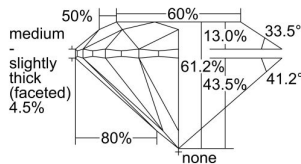

GIA®

FACSIMILE

GIA REPORT 7331929979

Verify this report at GIA.edu

GIA NATURAL DIAMOND DOSSIER®

October 18, 2019
GIA Report Number 7331929979
Shape and Cutting Style ..... Round Brilliant
Measurements ..... 4.27 - 4.30 x 2.62 mm

GRADING RESULTS

Carat Weight ..... 0.30 carat
Color Grade ..... G
Clarity Grade VVS2
Cut Grade ..... Excellent

ADDITIONAL GRADING INFORMATION

Polish ..... Excellent
Symmetry ..... Excellent
Fluorescence ..... Medium Blue
Clarity Characteristics..... Pinpoint, Cloud, Indented Natural
Inscription(s): GIA 7331929979

PROPORTIONS

Profile to actual proportions

GRADING SCALES

GIA COLOR SCALE

COLORLESS	D
	E
	F
	G
	H
	I
	J
NEAR COLORLESS	K
	L
Faint	M
	N
	O
	P
	Q
	R
	S
	T
	U
	V
	W
	X
	Y
Light	Z

GIA CLARITY SCALE

VERY VERY SLIGHTLY INCLUDED	FLAWLESS
	INTERNALLY FLAWLESS
VERY SLIGHTLY INCLUDED	VVS₁
	VVS₂
SLIGHTLY INCLUDED	VS₁
	VS₂
INCLUDED	SI₁
	SI₂
	I₁
	I₂
	I₃

GIA CUT SCALE

EXCELLENT
VERY GOOD
GOOD
FAIR
POOR