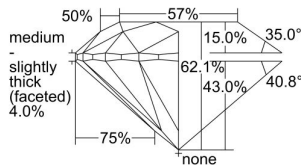

GIA®

FACSIMILE

GIA REPORT 7331929868

Verify this report at GIA.edu

GIA NATURAL DIAMOND DOSSIER®

October 17, 2019
GIA Report Number 7331929868
Shape and Cutting Style ..... Round Brilliant
Measurements ..... 4.29 - 4.32 x 2.68 mm

GRADING RESULTS

Carat Weight ..... 0.31 carat
Color Grade ..... G
Clarity Grade VVS2
Cut Grade ..... Excellent

ADDITIONAL GRADING INFORMATION

Polish ..... Excellent
Symmetry ..... Excellent
Fluorescence ..... Medium Blue
Clarity Characteristics..... Pinpoint, Internal Graining
Inscription(s): GIA 7331929868

PROPORTIONS

Profile to actual proportions

GRADING SCALES

GIA COLOR SCALE	GIA CLARITY SCALE	GIA CUT SCALE	
D	FLAWLESS	EXCELLENT	
E	INTERNALLY FLAWLESS		
F		VVS₁	VERY GOOD
G	VVS₂		
H	VS₁	GOOD	
I	VS₂		
J	SI₁	FAIR	
K	SI₂		
L	I₁	POOR	
M	I₂		
N	I₃		
O			
P			
Q			
R			
S			
T			
U			
V			
W			
X			
Y			
Z