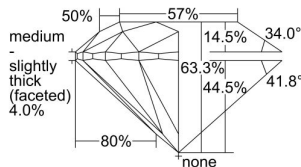

GIA®

FACSIMILE

GIA REPORT 7331929564

Verify this report at GIA.edu

GIA NATURAL DIAMOND DOSSIER®

October 17, 2019
GIA Report Number 7331929564
Shape and Cutting Style ..... Round Brilliant
Measurements ..... 4.25 - 4.28 x 2.70 mm

GRADING RESULTS

Carat Weight ..... 0.30 carat
Color Grade ..... E
Clarity Grade VVS2
Cut Grade ..... Excellent

ADDITIONAL GRADING INFORMATION

Polish ..... Excellent
Symmetry ..... Excellent
Fluorescence ..... Faint
Clarity Characteristics ..... Pinpoint
Inscription(s): GIA 7331929564

PROPORTIONS

Profile to actual proportions

GRADING SCALES

GIA COLOR SCALE

COLORESS	D
	E
	F
	G
	H
	I
	J
NEAR COLORESS	K
	L
FAIN	M
	N
	O
	P
VERY LIGHT	Q
	R
	S
	T
	U
	V
	W
	X
	Y
LIGHT	Z

GIA CLARITY SCALE

VERY VERY SLIGHTLY INCLUDED	FLAWLESS
	INTERNALLY FLAWLESS
VERY SLIGHTLY INCLUDED	VVS₁
	VVS₂
SLIGHTLY INCLUDED	VS₁
	VS₂
INCLUDED	SI₁
	SI₂
	I₁
	I₂
	I₃

GIA CUT SCALE

EXCELLENT
VERY GOOD
GOOD
FAIR
POOR