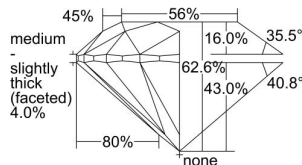

GIA®

FACSIMILE

GIA REPORT

7331922261

Verify this report at GIA.edu

GIA NATURAL DIAMOND DOSSIER®

October 16, 2019
GIA Report Number 7331922261
Shape and Cutting Style ..... Round Brilliant
Measurements ..... 5.06 - 5.11 x 3.18 mm

GRADING RESULTS

Carat Weight ..... 0.51 carat
Color Grade ..... H
Clarity Grade VS1
Cut Grade ..... Excellent

ADDITIONAL GRADING INFORMATION

Polish ..... Excellent
Symmetry ..... Excellent
Fluorescence ..... Medium Blue
Clarity Characteristics..... Crystal, Needle, Cloud, Pinpoint
Inscription(s): GIA 7331922261

PROPORTIONS

Profile to actual proportions