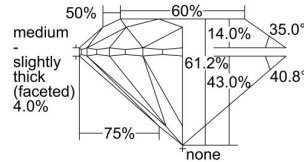

GIA®

FACSIMILE

GIA REPORT

7331916504

Verify this report at GIA.edu

GIA NATURAL DIAMOND DOSSIER®

October 16, 2019
GIA Report Number 7331916504
Shape and Cutting Style ..... Round Brilliant
Measurements ..... 5.05 - 5.11 x 3.11 mm

GRADING RESULTS

Carat Weight ..... 0.50 carat
Color Grade ..... G
Clarity Grade VS1
Cut Grade ..... Excellent

ADDITIONAL GRADING INFORMATION

Polish ..... Excellent
Symmetry ..... Very Good
Fluorescence ..... None
Clarity Characteristics..... Cloud, Feather, Indented Natural
Inscription(s): GIA 7331916504

PROPORTIONS

Profile to actual proportions

GRADING SCALES

GIA COLOR SCALE	GIA CLARITY SCALE	GIA CUT SCALE	
D	FLAWLESS	EXCELLENT	
E	INTERNALLY FLAWLESS		
F		VVS₁	VERY GOOD
G	VVS₂		
H	VS₁	GOOD	
I	VS₂		
J	SI₁	FAIR	
K	SI₂		
L	I₁	POOR	
M	I₂		
N	I₃		
O			
P			
Q			
R			
S			
T			
U			
V			
W			
X			
Y			
Z