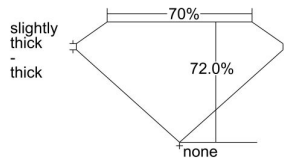

GIA®

FACSIMILE

GIA REPORT 7331905996

Verify this report at GIA.edu

GIA NATURAL DIAMOND DOSSIER®

October 15, 2019
GIA Report Number 7331905996
Shape and Cutting Style ..... Square Modified Brilliant
Measurements ..... 4.88 x 4.86 x 3.50 mm

GRADING RESULTS

Carat Weight ..... 0.71 carat
Color Grade ..... E
Clarity Grade VS2

ADDITIONAL GRADING INFORMATION

Polish ..... Excellent
Symmetry ..... Excellent
Fluorescence ..... None
Clarity Characteristics ..... Crystal, Cloud
Inscription(s): GIA 7331905996

PROPORTIONS

Profile not to actual proportions

GRADING SCALES

GIA COLOR SCALE		GIA CLARITY SCALE			
COLORLESS	D	VERY VERY SLIGHTLY INCLUDED	FLAWLESS		
	E		INTERNALLY FLAWLESS		
	F	VERY SLIGHTLY INCLUDED	VVS₁		
	G		VVS₂		
	H		VS₁		
	NEAR COLORLESS	I	SLIGHTLY INCLUDED	VS₂	
		J		SI₁	
		FAINT	K	INCLUDED	SI₂
			L		I₁
			M		I₂
VERT LIGHT	N	INCLUDED	I₃		
	O				
	P				
	Q				
	R				
LIGHT	S				
	T				
	U				
	V				
	W				
	X				
	Y				
	Z