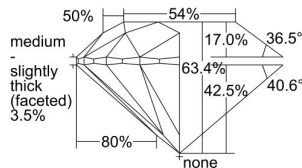

GIA®

FACSIMILE

GIA REPORT

7331860437

Verify this report at GIA.edu

GIA NATURAL DIAMOND DOSSIER®

October 10, 2019
GIA Report Number **7331860437**
Shape and Cutting Style ..... **Round Brilliant**
Measurements ..... **5.85 - 5.91 x 3.73 mm**

GRADING RESULTS

Carat Weight ..... **0.80 carat**
Color Grade ..... **D**
Clarity Grade **VS1**
Cut Grade ..... **Very Good**

ADDITIONAL GRADING INFORMATION

Polish ..... **Excellent**
Symmetry ..... **Very Good**
Fluorescence ..... **Medium Blue**
Clarity Characteristics.....**Crystal, Pinpoint, Indented Natural**
Inscription(s): **GIA 7331860437**

PROPORTIONS

Profile to actual proportions

GRADING SCALES

GIA COLOR SCALE

COLOURESS	D
	E
	F
	G
	H
	I
	J
NEAR COLOURESS	K
	L
FAIN	M
	N
	O
	P
VERY LIGHT	Q
	R
	S
	T
	U
	V
	W
	X
	Y
LIGHT	Z

GIA CLARITY SCALE

VERY VERY SLIGHTLY INCLUDED	FLAWLESS
	INTERNALLY FLAWLESS
VERY SLIGHTLY INCLUDED	VVS₁
	VVS₂
SLIGHTLY INCLUDED	VS₁
	VS₂
INCLUDED	SI₁
	SI₂
	I₁
	I₂
	I₃

GIA CUT SCALE

EXCELLENT
VERY GOOD
GOOD
FAIR
POOR