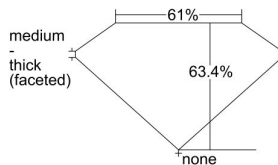

GIA®

FACSIMILE

GIA REPORT 7331753132

Verify this report at GIA.edu

GIA NATURAL DIAMOND DOSSIER®

September 25, 2019
GIA Report Number 7331753132
Shape and Cutting Style ..... Oval Brilliant
Measurements ..... 6.78 x 5.07 x 3.22 mm

GRADING RESULTS

Carat Weight ..... 0.70 carat
Color Grade ..... F
Clarity Grade VS2

ADDITIONAL GRADING INFORMATION

Polish ..... Excellent
Symmetry ..... Excellent
Fluorescence ..... None
Clarity Characteristics..... Cloud, Feather, Crystal
Inscription(s): GIA 7331753132

PROPORTIONS

Profile not to actual proportions

GRADING SCALES

GIA COLOR SCALE		GIA CLARITY SCALE			
COLORLESS	D	VERY VERY SLIGHTLY INCLUDED	FLAWLESS		
	E		INTERNALLY FLAWLESS		
	F	VERY SLIGHTLY INCLUDED	VVS₁		
	G		VVS₂		
	H		VS₁		
	NEAR COLORLESS	I	SLIGHTLY INCLUDED	VS₂	
		J		SI₁	
		FAINT	K	INCLUDED	SI₂
			L		I₁
			M		I₂
VERT LIGHT	N	INCLUDED	I₃		
	O				
	P				
	Q				
	R				
LIGHT	S				
	T				
	U				
	V				
	W				
X					
Y					
Z