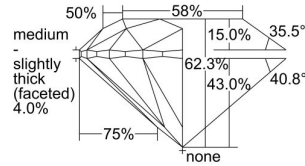

GIA®

FACSIMILE

GIA REPORT 7331340392

Verify this report at GIA.edu

GIA NATURAL DIAMOND DOSSIER®

August 02, 2019
GIA Report Number 7331340392
Shape and Cutting Style ..... Round Brilliant
Measurements ..... 5.62 - 5.67 x 3.52 mm

GRADING RESULTS

Carat Weight ..... 0.70 carat
Color Grade ..... D
Clarity Grade VS1
Cut Grade ..... Excellent

ADDITIONAL GRADING INFORMATION

Polish ..... Excellent
Symmetry ..... Very Good
Fluorescence ..... None
Clarity Characteristics ..... Feather, Pinpoint
Inscription(s): GIA 7331340392

PROPORTIONS

Profile to actual proportions

GRADING SCALES

GIA COLOR SCALE	GIA CLARITY SCALE	GIA CUT SCALE	
D	FLAWLESS	EXCELLENT	
E	INTERNALLY FLAWLESS		
F		VVS₁	VERY GOOD
G	VVS₂		
H	VS₁	GOOD	
I	VS₂		
J	SI₁	FAIR	
K	SI₂		
L	I₁	POOR	
M	I₂		
N	I₃		
O			
P			
Q			
R			
S			
T			
U			
V			
W			
X			
Y			
Z