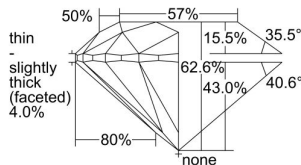

GIA®

FACSIMILE

GIA REPORT

7331334324

Verify this report at GIA.edu

GIA NATURAL DIAMOND DOSSIER®

July 24, 2019

GIA Report Number 7331334324

Shape and Cutting Style ..... Round Brilliant

Measurements ..... 5.94 - 5.98 x 3.73 mm

GRADING RESULTS

Carat Weight ..... 0.83 carat

Color Grade ..... D

Clarity Grade VS2

Cut Grade ..... Excellent

ADDITIONAL GRADING INFORMATION

Polish ..... Excellent

Symmetry ..... Excellent

Fluorescence ..... Strong Blue

Clarity Characteristics..... Cloud, Crystal, Feather

Inscription(s): GIA 7331334324

PROPORTIONS

Profile to actual proportions