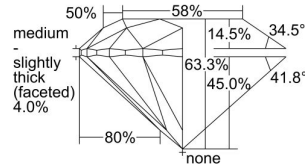

GIA®

FACSIMILE

GIA REPORT 7331287091

Verify this report at GIA.edu

GIA NATURAL DIAMOND DOSSIER®

July 16, 2019
GIA Report Number 7331287091
Shape and Cutting Style ..... Round Brilliant
Measurements ..... 4.22 - 4.28 x 2.69 mm

GRADING RESULTS

Carat Weight ..... 0.30 carat
Color Grade ..... D
Clarity Grade VS1
Cut Grade ..... Excellent

ADDITIONAL GRADING INFORMATION

Polish ..... Excellent
Symmetry ..... Very Good
Fluorescence ..... None
Clarity Characteristics..... Crystal, Cloud, Pinpoint
Inscription(s): GIA 7331287091

PROPORTIONS

Profile to actual proportions

GRADING SCALES

GIA COLOR SCALE

COLORLESS	D
	E
	F
	G
	H
	I
	J
NEAR COLORLESS	K
	L
Faint	M
	N
	O
	P
	Q
Very Light	R
	S
	T
	U
	V
	W
	X
	Y
Light	Z

GIA CLARITY SCALE

FLAWLESS	VERY VERY SLIGHTLY INCLUDED	VS₁	VS₂	VS₁	VS₂	SL₁	SL₂	I₁	I₂	I₃	
											FLAWLESS
INTERNALLY FLAWLESS	VERY SLIGHTLY INCLUDED										

GIA CUT SCALE

EXCELLENT
VERY GOOD
GOOD
FAIR
POOR