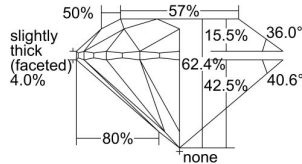

GIA®

FACSIMILE

GIA REPORT

7331205875

Verify this report at GIA.edu

GIA NATURAL DIAMOND DOSSIER®

July 04, 2019
GIA Report Number 7331205875
Shape and Cutting Style ..... Round Brilliant
Measurements ..... 5.88 - 5.92 x 3.68 mm

GRADING RESULTS

Carat Weight ..... 0.80 carat
Color Grade ..... G
Clarity Grade VVS2
Cut Grade ..... Excellent

ADDITIONAL GRADING INFORMATION

Polish ..... Excellent
Symmetry ..... Very Good
Fluorescence ..... Medium Blue
Clarity Characteristics ..... Cloud, Pinpoint
Inscription(s): GIA 7331205875

PROPORTIONS

Profile to actual proportions

GRADING SCALES

GIA COLOR SCALE

COLORESS	D
	E
	F
	G
	H
	I
	J
NEAR COLORESS	K
	L
FAIN	M
	N
	O
	P
VERY LIGHT	Q
	R
	S
	T
	U
	V
	W
	X
	Y
LIGHT	Z

GIA CLARITY SCALE

VERY VERY SLIGHTLY INCLUDED	FLAWLESS
	INTERNALLY FLAWLESS
VERY SLIGHTLY INCLUDED	VVS₁
	VVS₂
SLIGHTLY INCLUDED	VS₁
	VS₂
INCLUDED	SI₁
	SI₂
	I₁
	I₂
	I₃

GIA CUT SCALE

EXCELLENT
VERY GOOD
GOOD
FAIR
POOR