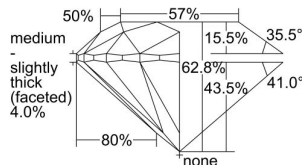

GIA®

FACSIMILE

GIA REPORT 7331189592

Verify this report at GIA.edu

GIA NATURAL DIAMOND DOSSIER®

July 03, 2019
GIA Report Number 7331189592
Shape and Cutting Style ..... Round Brilliant
Measurements ..... 5.90 - 5.94 x 3.72 mm

GRADING RESULTS

Carat Weight ..... 0.81 carat
Color Grade ..... F
Clarity Grade VVS1
Cut Grade ..... Excellent

ADDITIONAL GRADING INFORMATION

Polish ..... Excellent
Symmetry ..... Excellent
Fluorescence ..... Medium Blue
Clarity Characteristics..... Pinpoint, Internal Graining
Inscription(s): GIA 7331189592

PROPORTIONS

Profile to actual proportions

GRADING SCALES

GIA COLOR SCALE

COLORLESS	D
	E
	F
	G
	H
	I
	J
NEAR COLORLESS	K
	L
Faint	M
	N
	O
	P
	Q
	R
	S
	T
	U
	V
	W
	X
	Y
Light	Z

GIA CLARITY SCALE

FLAWLESS	VERY VERY SLIGHTLY INCLUDED	VVS₁	
			VVS₂
INTERNALLY FLAWLESS	VERY SLIGHTLY INCLUDED	VS₁	
		VS₂	
SLIGHTLY INCLUDED	SLIGHTLY INCLUDED	SI₁	
		SI₂	
INCLUDED	INCLUDED	I₁	
		I₂	
		I₃	

GIA CUT SCALE

EXCELLENT	VERY GOOD	GOOD	FAIR	POOR