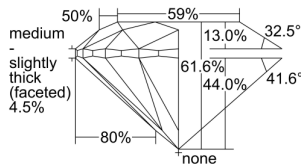

GIA®

FACSIMILE

GIA REPORT 7328975269

Verify this report at GIA.edu

GIA NATURAL DIAMOND DOSSIER®

June 03, 2019
GIA Report Number 7328975269
Shape and Cutting Style ..... Round Brilliant
Measurements ..... 5.20 - 5.23 x 3.21 mm

GRADING RESULTS

Carat Weight ..... 0.54 carat
Color Grade ..... G
Clarity Grade VS2
Cut Grade ..... Excellent

ADDITIONAL GRADING INFORMATION

Polish ..... Excellent
Symmetry ..... Excellent
Fluorescence ..... Medium Blue
Clarity Characteristics ..... Crystal
Inscription(s): GIA 7328975269

PROPORTIONS

Profile to actual proportions

GRADING SCALES

GIA COLOR SCALE	GIA CLARITY SCALE	GIA CUT SCALE	
D	FLAWLESS	EXCELLENT	
E	INTERNALLY FLAWLESS		
F		VVS₁	VERY GOOD
G	VVS₂		
H	VS₁	GOOD	
I	VS₂		
J	SI₁	FAIR	
K	SI₂		
L	I₁	POOR	
M			
N			
O	I₂		
P			
Q			
R	I₃		
S			
T			
U			
V			
W			
X			
Y			
Z