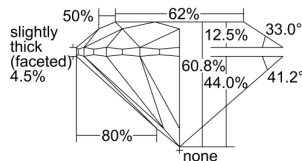

GIA®

FACSIMILE

GIA REPORT

7328876515

Verify this report at GIA.edu

GIA NATURAL DIAMOND DOSSIER®

May 21, 2019
GIA Report Number 7328876515
Shape and Cutting Style ..... Round Brilliant
Measurements ..... 4.75 - 4.79 x 2.90 mm

GRADING RESULTS

Carat Weight ..... 0.41 carat
Color Grade ..... E
Clarity Grade VVS2
Cut Grade ..... Excellent

ADDITIONAL GRADING INFORMATION

Polish ..... Excellent
Symmetry ..... Excellent
Fluorescence ..... Medium Blue
Clarity Characteristics..... Needle, Pinpoint
Inscription(s): GIA 7328876515

PROPORTIONS

Profile to actual proportions

GRADING SCALES

GIA COLOR SCALE	GIA CLARITY SCALE	GIA CUT SCALE	
D	FLAWLESS	EXCELLENT	
E	INTERNALLY FLAWLESS		
F		VVS₁	VERY GOOD
G	VVS₂		
H	VS₁	GOOD	
I	VS₂		
J	SI₁	FAIR	
K	SI₂		
L	I₁	POOR	
M			
N			
O	I₂		
P			
Q	I₃		
R			
S			
T			
U			
V			
W			
X			
Y			
Z