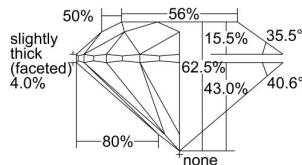

GIA®

FACSIMILE

GIA REPORT 7328728960

Verify this report at GIA.edu

GIA NATURAL DIAMOND DOSSIER®

May 06, 2019
GIA Report Number 7328728960
Shape and Cutting Style ..... Round Brilliant
Measurements ..... 5.69 - 5.73 x 3.57 mm

GRADING RESULTS

Carat Weight ..... 0.72 carat
Color Grade ..... F
Clarity Grade VVS1
Cut Grade ..... Excellent

ADDITIONAL GRADING INFORMATION

Polish ..... Excellent
Symmetry ..... Excellent
Fluorescence ..... Faint
Clarity Characteristics ..... Pinpoint
Inscription(s): GIA 7328728960

PROPORTIONS

Profile to actual proportions

GRADING SCALES

GIA COLOR SCALE

COLORESS	D
	E
	F
	G
	H
	I
	J
NEAR COLORESS	K
	L
FAIN	M
	N
	O
	P
VERY LIGHT	Q
	R
	S
	T
	U
	V
	W
	X
	Y
LIGHT	Z

GIA CLARITY SCALE

VERY VERY SLIGHTLY INCLUDED	FLAWLESS
	INTERNALLY FLAWLESS
VERY SLIGHTLY INCLUDED	VVS₁
	VVS₂
SLIGHTLY INCLUDED	VS₁
	VS₂
INCLUDED	SI₁
	SI₂
INCLUDED	I₁
	I₂
	I₃

GIA CUT SCALE

EXCELLENT
VERY GOOD
GOOD
FAIR
POOR