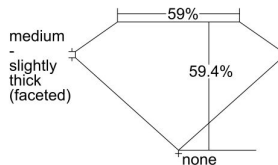

GIA®

FACSIMILE

GIA REPORT 7328619800

Verify this report at GIA.edu

GIA NATURAL DIAMOND DOSSIER®

April 25, 2019
GIA Report Number 7328619800
Shape and Cutting Style ..... Heart Brilliant
Measurements ..... 5.40 x 6.33 x 3.76 mm

GRADING RESULTS

Carat Weight ..... 0.72 carat
Color Grade ..... D
Clarity Grade VS1

ADDITIONAL GRADING INFORMATION

Polish ..... Excellent
Symmetry ..... Very Good
Fluorescence ..... Faint
Clarity Characteristics ..... Crystal, Needle
Inscription(s): GIA 7328619800

PROPORTIONS

Profile not to actual proportions

GRADING SCALES

GIA COLOR SCALE		GIA CLARITY SCALE			
COLORLESS	D	VERY VERY SLIGHTLY INCLUDED	FLAWLESS		
	E		INTERNALLY FLAWLESS		
	F		VVS₁		
	G		VVS₂		
	NEAR COLORLESS	H	VERY SLIGHTLY INCLUDED	VS₁	
		I		VS₂	
		FAINT	J	SLIGHTLY INCLUDED	S₁
			K		S₂
	L		I₁		
	LIGHT		M	INCLUDED	I₂
N			I₃		
O					
P					
Q					
R