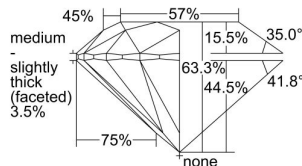

GIA®

FACSIMILE

GIA REPORT

7328499368

Verify this report at GIA.edu

GIA NATURAL DIAMOND DOSSIER®

April 09, 2019
GIA Report Number 7328499368
Shape and Cutting Style ..... Round Brilliant
Measurements ..... 4.76 - 4.78 x 3.02 mm

GRADING RESULTS

Carat Weight ..... 0.42 carat
Color Grade ..... D
Clarity Grade VS1
Cut Grade ..... Excellent

ADDITIONAL GRADING INFORMATION

Polish ..... Excellent
Symmetry ..... Excellent
Fluorescence ..... Medium Blue
Clarity Characteristics..... Crystal, Needle, Pinpoint
Inscription(s): GIA 7328499368

PROPORTIONS

Profile to actual proportions

GRADING SCALES

GIA COLOR SCALE

COLORESS	D
	E
	F
	G
	H
	I
	J
NEAR COLORESS	K
	L
Faint	M
	N
	O
	P
Very Light	Q
	R
	S
	T
	U
	V
	W
	X
	Y
Light	Z

GIA CLARITY SCALE

FLAWLESS	VERY VERY SLIGHTLY INCLUDED	VS₁	VS₂	VS₁	VS₂	SL₁	SL₂	I₁	I₂	I₃		
											FLAWLESS	INTERNALLY FLAWLESS

GIA CUT SCALE

EXCELLENT
VERY GOOD
GOOD
FAIR
POOR