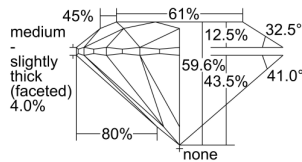

GIA®

FACSIMILE

GIA REPORT

7328423415

Verify this report at GIA.edu

GIA NATURAL DIAMOND DOSSIER®

April 02, 2019
GIA Report Number 7328423415
Shape and Cutting Style ..... Round Brilliant
Measurements ..... 5.19 - 5.22 x 3.10 mm

GRADING RESULTS

Carat Weight ..... 0.51 carat
Color Grade ..... E
Clarity Grade VVS1
Cut Grade ..... Excellent

ADDITIONAL GRADING INFORMATION

Polish ..... Excellent
Symmetry ..... Excellent
Fluorescence ..... Faint
Clarity Characteristics ..... Pinpoint
Inscription(s): GIA 7328423415

PROPORTIONS

Profile to actual proportions

GRADING SCALES

GIA COLOR SCALE	GIA CLARITY SCALE	GIA CUT SCALE	
D	FLAWLESS	EXCELLENT	
E	INTERNALLY FLAWLESS		
F		VVS₁	VERY GOOD
G	VVS₂		
H	VS₁	GOOD	
I	VS₂		
J	SI₁	FAIR	
K	SI₂		
L	I₁	POOR	
M			
N			
O	I₂		
P			
Q			
R	I₃		
S			
T			
U			
V			
W			
X			
Y			
Z