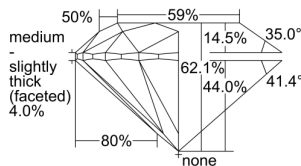

GIA®

FACSIMILE

GIA REPORT 7328372426

Verify this report at GIA.edu

GIA NATURAL DIAMOND DOSSIER®

March 27, 2019
GIA Report Number 7328372426
Shape and Cutting Style ..... Round Brilliant
Measurements ..... 5.65 - 5.69 x 3.52 mm

GRADING RESULTS

Carat Weight ..... 0.70 carat
Color Grade ..... F
Clarity Grade VVS1
Cut Grade ..... Excellent

ADDITIONAL GRADING INFORMATION

Polish ..... Excellent
Symmetry ..... Excellent
Fluorescence ..... Medium Blue
Clarity Characteristics..... Pinpoint, Cloud, Feather
Inscription(s): GIA 7328372426

PROPORTIONS

Profile to actual proportions

GRADING SCALES

GIA COLOR SCALE

COLORESS	D
	E
	F
	G
	H
	I
	J
NEAR COLORESS	K
	L
Faint	M
	N
	O
	P
	Q
	R
	S
	T
	U
	V
	W
	X
	Y
Light	Z

GIA CLARITY SCALE

VERY VERY SLIGHTLY INCLUDED	FLAWLESS
	INTERNALLY FLAWLESS
VERY SLIGHTLY INCLUDED	VVS₁
	VVS₂
SLIGHTLY INCLUDED	VS₁
	VS₂
INCLUDED	SI₁
	SI₂
	I₁
	I₂
	I₃

GIA CUT SCALE

EXCELLENT
VERY GOOD
GOOD
FAIR
POOR