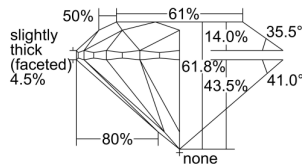

GIA®

FACSIMILE

GIA REPORT

7328353186

Verify this report at GIA.edu

GIA NATURAL DIAMOND DOSSIER®

March 26, 2019
GIA Report Number 7328353186
Shape and Cutting Style ..... Round Brilliant
Measurements ..... 5.62 - 5.66 x 3.49 mm

GRADING RESULTS

Carat Weight ..... 0.70 carat
Color Grade ..... D
Clarity Grade VS2
Cut Grade ..... Excellent

ADDITIONAL GRADING INFORMATION

Polish ..... Excellent
Symmetry ..... Excellent
Fluorescence ..... Medium Blue
Clarity Characteristics ..... Crystal, Feather
Inscription(s): GIA 7328353186

PROPORTIONS

Profile to actual proportions

GRADING SCALES

GIA COLOR SCALE	GIA CLARITY SCALE	GIA CUT SCALE	
D	FLAWLESS	EXCELLENT	
E	INTERNALLY FLAWLESS		
F		VVS₁	VERY GOOD
G	VVS₂		
H	VS₁	GOOD	
I	VS₂		
J	SI₁	FAIR	
K	SI₂		
L	I₁	POOR	
M	I₂		
N	I₃		
O			
P			
Q			
R			
S			
T			
U			
V			
W			
X			
Y			
Z