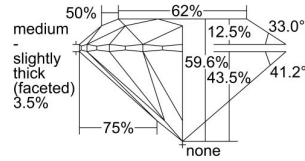

GIA®

FACSIMILE

GIA REPORT 7328329224

Verify this report at GIA.edu

GIA NATURAL DIAMOND DOSSIER®

March 27, 2019
GIA Report Number 7328329224
Shape and Cutting Style ..... Round Brilliant
Measurements ..... 5.11 - 5.18 x 3.07 mm

GRADING RESULTS

Carat Weight ..... 0.50 carat
Color Grade ..... F
Clarity Grade S11
Cut Grade ..... Excellent

ADDITIONAL GRADING INFORMATION

Polish ..... Excellent
Symmetry ..... Very Good
Fluorescence ..... None
Clarity Characteristics ..... Feather, Crystal
Inscription(s): GIA 7328329224

PROPORTIONS

Profile to actual proportions

GRADING SCALES

GIA COLOR SCALE	GIA CLARITY SCALE	GIA CUT SCALE	
D	FLAWLESS	EXCELLENT	
E	INTERNALLY FLAWLESS		
F		VVS₁	VERY GOOD
G	VVS₂		
H	VS₁	GOOD	
I	VS₂		
J	S1₁	FAIR	
K	S1₂		
L	I₁	POOR	
M	I₂		
N	I₃		
O			
P			
Q			
R			
S			
T			
U			
V			
W			
X			
Y			
Z