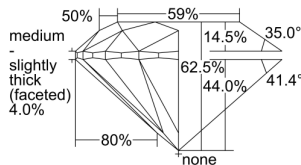

GIA®

FACSIMILE

GIA REPORT 7328274913

Verify this report at GIA.edu

GIA NATURAL DIAMOND DOSSIER®

March 19, 2019
GIA Report Number 7328274913
Shape and Cutting Style ..... Round Brilliant
Measurements ..... 5.68 - 5.72 x 3.56 mm

GRADING RESULTS

Carat Weight ..... 0.71 carat
Color Grade ..... D
Clarity Grade VVS1
Cut Grade ..... Excellent

ADDITIONAL GRADING INFORMATION

Polish ..... Excellent
Symmetry ..... Excellent
Fluorescence ..... Strong Blue
Clarity Characteristics..... Pinpoint, Cloud, Feather, Surface
Graining

Inscription(s): GIA 7328274913

PROPORTIONS

Profile to actual proportions

GRADING SCALES

GIA COLOR SCALE	GIA CLARITY SCALE	GIA CUT SCALE	
D	FLAWLESS	EXCELLENT	
E	INTERNALLY FLAWLESS		
F		VVS₁	VERY GOOD
G	VVS₂		
H	VS₁	GOOD	
I	VS₂		
J	SI₁	FAIR	
K	SI₂		
L	I₁	POOR	
M	I₂		
N	I₃		
O			
P			
Q			
R			
S			
T			
U			
V			
W			
X			
Y			
Z