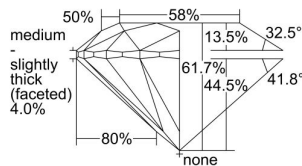

GIA®

FACSIMILE

GIA REPORT

7328112118

Verify this report at GIA.edu

GIA NATURAL DIAMOND DOSSIER®

February 27, 2019
GIA Report Number 7328112118
Shape and Cutting Style ..... Round Brilliant
Measurements ..... 4.77 - 4.81 x 2.96 mm

GRADING RESULTS

Carat Weight ..... 0.41 carat
Color Grade ..... F
Clarity Grade VVS1
Cut Grade ..... Excellent

ADDITIONAL GRADING INFORMATION

Polish ..... Excellent
Symmetry ..... Excellent
Fluorescence ..... Strong Blue
Clarity Characteristics ..... Pinpoint, Feather
Inscription(s): GIA 7328112118

PROPORTIONS

Profile to actual proportions

GRADING SCALES

GIA COLOR SCALE	GIA CLARITY SCALE	GIA CUT SCALE	
D	FLAWLESS	EXCELLENT	
E	INTERNALLY FLAWLESS		
F		VVS₁	VERY GOOD
G	VVS₂		
H	VS₁	GOOD	
I	VS₂		
J	SI₁	FAIR	
K	SI₂		
L	I₁	POOR	
M	I₂		
N	I₃		
O			
P			
Q			
R			
S			
T			
U			
V			
W			
X			
Y			
Z