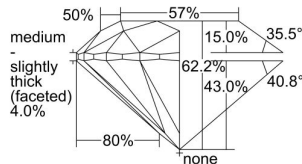

GIA®

FACSIMILE

GIA REPORT

7328099814

Verify this report at GIA.edu

GIA NATURAL DIAMOND DOSSIER®

February 26, 2019

GIA Report Number 7328099814

Shape and Cutting Style ..... Round Brilliant

Measurements ..... 5.89 - 5.94 x 3.68 mm

GRADING RESULTS

Carat Weight ..... 0.80 carat

Color Grade ..... D

Clarity Grade VS1

Cut Grade ..... Excellent

ADDITIONAL GRADING INFORMATION

Polish ..... Excellent

Symmetry ..... Excellent

Fluorescence ..... Very Strong Blue

Clarity Characteristics ..... Feather, Pinpoint

Inscription(s): GIA 7328099814

PROPORTIONS

Profile to actual proportions

GRADING SCALES

GIA COLOR SCALE

COLORESS	D
	E
	F
	G
	H
	I
	J
NEAR COLORESS	K
	L
Faint	M
	N
	O
	P
Very Light	Q
	R
	S
	T
	U
	V
Light	W
	X
	Y
	Z

GIA CLARITY SCALE

VERY VERY SLIGHTLY INCLUDED	FLAWLESS
	INTERNALLY FLAWLESS
VERY SLIGHTLY INCLUDED	VVS₁
	VVS₂
SLIGHTLY INCLUDED	VS₁
	VS₂
INCLUDED	SI₁
	SI₂
	I₁
	I₂
	I₃

GIA CUT SCALE

EXCELLENT
VERY GOOD
GOOD
FAIR
POOR