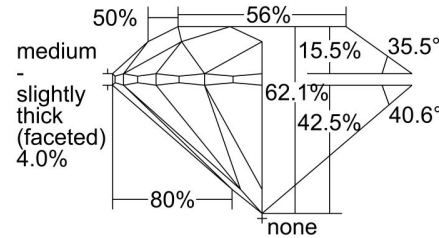

GIA NATURAL DIAMOND GRADING REPORT

February 26, 2019

GIA Report Number 7328059706

Shape and Cutting Style Round Brilliant

Measurements 6.56 - 6.59 x 4.09 mm

GRADING RESULTS

Carat Weight 1.09 carat

Color Grade D

Clarity Grade VVS2

Cut Grade Excellent

ADDITIONAL GRADING INFORMATION

Polish Excellent

Symmetry Excellent

Fluorescence Medium Blue

Inscription(s): GIA 7328059706

Comments: Additional pinpoints are not shown.

PROPORTIONS

Profile to actual proportions

CLARITY CHARACTERISTICS

KEY TO SYMBOLS*

- Pinpoint

* Red symbols denote internal characteristics (inclusions). Green or black symbols denote external characteristics (blemishes). Diagram is an approximate representation of the diamond, and symbols shown indicate type, position, and approximate size of clarity characteristics. All clarity characteristics may not be shown. Details of finish are not shown.