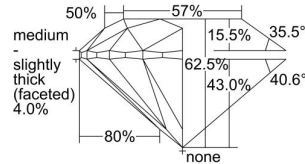

GIA®

FACSIMILE

GIA REPORT 7328043111

Verify this report at GIA.edu

GIA NATURAL DIAMOND DOSSIER®

February 26, 2019
GIA Report Number 7328043111
Shape and Cutting Style ..... Round Brilliant
Measurements ..... 5.67 - 5.72 x 3.56 mm

GRADING RESULTS

Carat Weight ..... 0.72 carat
Color Grade ..... D
Clarity Grade VS1
Cut Grade ..... Excellent

ADDITIONAL GRADING INFORMATION

Polish ..... Excellent
Symmetry ..... Excellent
Fluorescence ..... Strong Blue
Clarity Characteristics ..... Crystal, Pinpoint
Inscription(s): GIA 7328043111

PROPORTIONS

Profile to actual proportions

GRADING SCALES

GIA COLOR SCALE

COLORLESS	D
	E
	F
	G
	H
	I
	J
NEAR COLORLESS	K
	L
Faint	M
	N
	O
	P
Very Light	Q
	R
	S
	T
	U
	V
	W
	X
	Y
Light	Z

GIA CLARITY SCALE

FLAWLESS	VERY VERY SLIGHTLY INCLUDED	VS₁	VS₂	VS₁	SI₁	SI₂	I₁	I₂	I₃			
										VERY SLIGHTLY INCLUDED	SLIGHTLY INCLUDED	INCLUDED

GIA CUT SCALE

EXCELLENT
VERY GOOD
GOOD
FAIR
POOR