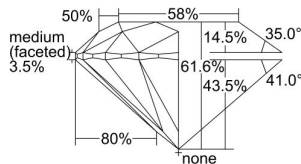

GIA®

FACSIMILE

GIA REPORT 7326681439

Verify this report at GIA.edu

GIA NATURAL DIAMOND DOSSIER®

April 30, 2019
GIA Report Number 7326681439
Shape and Cutting Style ..... Round Brilliant
Measurements ..... 5.21 - 5.26 x 3.23 mm

GRADING RESULTS

Carat Weight ..... 0.54 carat
Color Grade ..... G
Clarity Grade VS1
Cut Grade ..... Excellent

ADDITIONAL GRADING INFORMATION

Polish ..... Excellent
Symmetry ..... Excellent
Fluorescence ..... Faint
Clarity Characteristics..... Crystal, Feather, Pinpoint
Inscription(s): GIA 7326681439

PROPORTIONS

Profile to actual proportions

GRADING SCALES

GIA COLOR SCALE	GIA CLARITY SCALE	GIA CUT SCALE	
D	FLAWLESS	EXCELLENT	
E	INTERNALLY FLAWLESS		
F		VVS₁	VERY GOOD
G	VVS₂		
H	VS₁	GOOD	
I	VS₂		
J	SI₁	FAIR	
K	SI₂		
L	I₁	POOR	
M			
N			
O	I₂		
P			
Q	I₃		
R			
S			
T			
U			
V			
W			
X			
Y			
Z