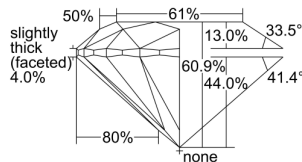

GIA®

FACSIMILE

GIA REPORT 7326665596

Verify this report at GIA.edu

GIA NATURAL DIAMOND DOSSIER®

April 26, 2019
GIA Report Number 7326665596
Shape and Cutting Style ..... Round Brilliant
Measurements ..... 4.73 - 4.75 x 2.89 mm

GRADING RESULTS

Carat Weight ..... 0.40 carat
Color Grade ..... F
Clarity Grade VS1
Cut Grade ..... Excellent

ADDITIONAL GRADING INFORMATION

Polish ..... Excellent
Symmetry ..... Excellent
Fluorescence ..... Faint
Clarity Characteristics..... Crystal, Feather, Cloud, Pinpoint
Inscription(s): GIA 7326665596

PROPORTIONS

Profile to actual proportions

GRADING SCALES

GIA COLOR SCALE	GIA CLARITY SCALE	GIA CUT SCALE	
D	FLAWLESS	EXCELLENT	
E	INTERNALLY FLAWLESS		
F		VVS₁	VERY GOOD
G	VVS₂		
H	VS₁	GOOD	
I	VS₂		
J	SI₁	FAIR	
K	SI₂		
L	I₁	POOR	
M			
N			
O	I₂		
P			
Q			
R	I₃		
S			
T			
U			
V			
W			
X			
Y			
Z