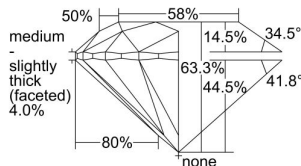

GIA®

FACSIMILE

GIA NATURAL DIAMOND DOSSIER®

April 30, 2019
GIA Report Number 7326608444
Shape and Cutting Style ..... Round Brilliant
Measurements ..... 5.06 - 5.10 x 3.21 mm

GRADING RESULTS

Carat Weight ..... 0.51 carat
Color Grade ..... H
Clarity Grade VVS1
Cut Grade ..... Excellent

ADDITIONAL GRADING INFORMATION

Polish ..... Excellent
Symmetry ..... Excellent
Fluorescence ..... Faint
Clarity Characteristics ..... Pinpoint, Feather
Inscription(s): GIA 7326608444

GIA REPORT 7326608444

Verify this report at GIA.edu

PROPORTIONS

Profile to actual proportions

GRADING SCALES

GIA COLOR SCALE	GIA CLARITY SCALE	GIA CUT SCALE	
D	FLAWLESS	EXCELLENT	
E	INTERNALLY FLAWLESS		
F		VVS₁	VERY GOOD
G	VVS₂		
H	VS₁	GOOD	
I	VS₂		
J	SI₁	FAIR	
K	SI₂		
L	I₁	POOR	
M			
N			
O	I₂		
P			
Q			
R	I₃		
S			
T			
U			
V			
W			
X			
Y			
Z