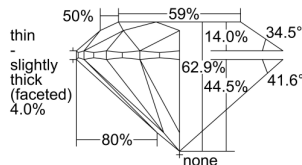

GIA®

FACSIMILE

GIA REPORT

7326486224

Verify this report at GIA.edu

GIA NATURAL DIAMOND DOSSIER®

April 08, 2019
GIA Report Number 7326486224
Shape and Cutting Style ..... Round Brilliant
Measurements ..... 5.31 - 5.39 x 3.36 mm

GRADING RESULTS

Carat Weight ..... 0.60 carat
Color Grade ..... E
Clarity Grade VS2
Cut Grade ..... Excellent

ADDITIONAL GRADING INFORMATION

Polish ..... Excellent
Symmetry ..... Very Good
Fluorescence ..... None
Clarity Characteristics ..... Crystal, Cloud
Inscription(s): GIA 7326486224

PROPORTIONS

Profile to actual proportions