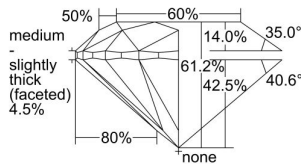

GIA®

FACSIMILE

GIA REPORT 7326429915

Verify this report at GIA.edu

GIA NATURAL DIAMOND DOSSIER®

April 03, 2019
GIA Report Number 7326429915
Shape and Cutting Style ..... Round Brilliant
Measurements ..... 5.04 - 5.09 x 3.10 mm

GRADING RESULTS

Carat Weight ..... 0.50 carat
Color Grade ..... D
Clarity Grade VVS2
Cut Grade ..... Excellent

ADDITIONAL GRADING INFORMATION

Polish ..... Excellent
Symmetry ..... Very Good
Fluorescence ..... Medium Blue
Clarity Characteristics..... Indented Natural, Pinpoint
Inscription(s): GIA 7326429915

PROPORTIONS

Profile to actual proportions

GRADING SCALES

GIA COLOR SCALE

COLORLESS	D
	E
	F
	G
	H
	I
	J
NEAR COLORLESS	K
	L
Faint	M
	N
	O
	P
	Q
Very Light	R
	S
	T
	U
	V
	W
	X
	Y
Light	Z

GIA CLARITY SCALE

FLAWLESS	VERY VERY SLIGHTLY INCLUDED	VVS₁	
			VVS₂
INTERNALLY FLAWLESS	VERY SLIGHTLY INCLUDED	VS₁	
		VS₂	
SLIGHTLY INCLUDED	SLIGHTLY INCLUDED	SI₁	
		SI₂	
INCLUDED	INCLUDED	I₁	
		I₂	
		I₃	

GIA CUT SCALE

EXCELLENT	VERY GOOD	GOOD	FAIR	POOR