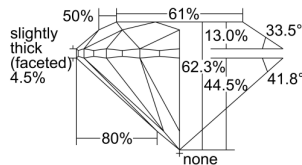

GIA®

FACSIMILE

GIA REPORT

7326350986

Verify this report at GIA.edu

GIA NATURAL DIAMOND DOSSIER®

March 25, 2019
GIA Report Number 7326350986
Shape and Cutting Style ..... Round Brilliant
Measurements ..... 5.89 - 5.94 x 3.68 mm

GRADING RESULTS

Carat Weight ..... 0.80 carat
Color Grade ..... D
Clarity Grade VS1
Cut Grade ..... Excellent

ADDITIONAL GRADING INFORMATION

Polish ..... Excellent
Symmetry ..... Excellent
Fluorescence ..... Medium Blue
Clarity Characteristics..... Crystal, Pinpoint, Indented Natural
Inspection(s): GIA 7326350986

PROPORTIONS

Profile to actual proportions

GRADING SCALES

GIA COLOR SCALE	GIA CLARITY SCALE	GIA CUT SCALE	
D	FLAWLESS	EXCELLENT	
E	INTERNALLY FLAWLESS		
F		VVS₁	VERY GOOD
G	VVS₂		
H	VS₁	GOOD	
I	VS₂		
J	SI₁	FAIR	
K	SI₂		
L	I₁	POOR	
M	I₂		
N	I₃		
O			
P			
Q			
R			
S			
T			
U			
V			
W			
X			
Y			
Z