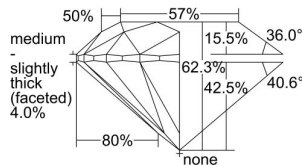

GIA®

FACSIMILE

GIA REPORT

7326268493

Verify this report at GIA.edu

GIA NATURAL DIAMOND DOSSIER®

March 15, 2019

GIA Report Number 7326268493

Shape and Cutting Style ..... Round Brilliant

Measurements ..... 5.44 - 5.46 x 3.40 mm

GRADING RESULTS

Carat Weight ..... 0.63 carat

Color Grade ..... D

Clarity Grade VVS2

Cut Grade ..... Excellent

ADDITIONAL GRADING INFORMATION

Polish ..... Excellent

Symmetry ..... Excellent

Fluorescence ..... Medium Blue

Clarity Characteristics..... Cloud, Pinpoint, Indented Natural

Inspection(s): GIA 7326268493

PROPORTIONS

Profile to actual proportions

GRADING SCALES

GIA COLOR SCALE

COLOURLESS	D
	E
	F
	G
	H
NEAR COLOURLESS	I
	J
	K
	L
FAIN	M
	N
	O
	P
VERY LIGHT	Q
	R
	S
	T
	U
	V
	W
	X
	Y
LIGHT	Z

GIA CLARITY SCALE

FLAWLESS	INTERNAL FLAWLESS	
		FLAWLESS
VERY VERY SLIGHTLY INCLUDED	VVS₁	
	VVS₂	
VERY SLIGHTLY INCLUDED	VS₁	
	VS₂	
SLIGHTLY INCLUDED	SI₁	
	SI₂	
INCLUDED	I₁	
	I₂	
	I₃	

GIA CUT SCALE

EXCELLENT
VERY GOOD
GOOD
FAIR
POOR